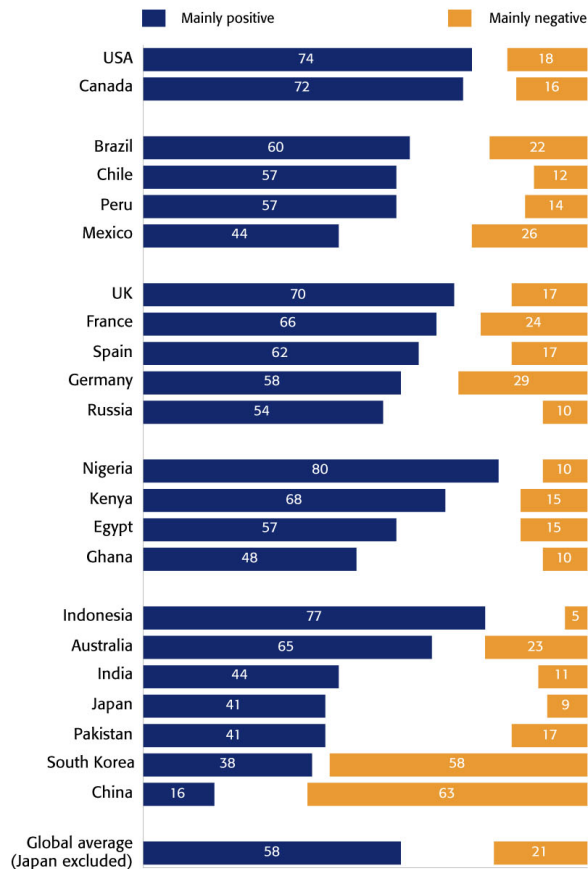

## Views of Different Countries' Influence

Average of 22 Tracking Countries, 2011–2012

BBC2492\_M1M2\_agg

Note: average ratings exclude the target country's rating of itself, meaning some of the averages are based on 21 and not 22 countries.

\*Average of 21 tracking countries

The white space in this chart represents "Depends," "Neither/neutral," and "DK/NA."

Asked of half of sample

## Views of Japan's Influence

By Country, 2012

BBC2492\_M1et\_ctry

The white space in this chart represents "Depends," "Neither/neutral," and "DK/NA."

Asked of half of sample

BBC World Service Poll EMBARGO 10 May 2012