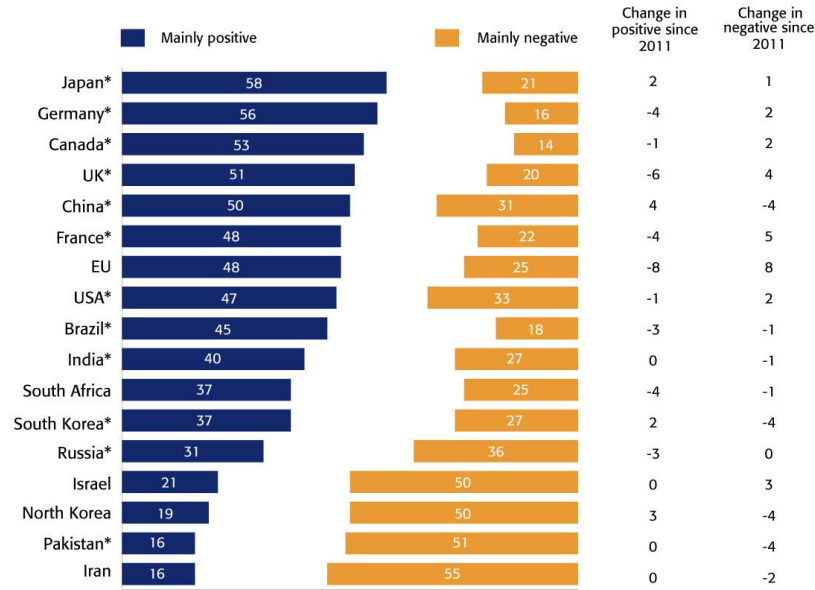

## Views of Different Countries' Influence

Average of 22 Tracking Countries, 2011–2012

BBC2492\_M1M2\_agg

Note: average ratings exclude the target country's rating of itself, meaning some of the averages are based on 21 and not 22 countries.

\*Average of 21 tracking countries

The white space in this chart represents "Depends," "Neither/neutral," and "DK/NA."

Asked of half of sample

## Views of Japan's Influence

By Country, 2012

BBC2492\_M1et\_ctry

The white space in this chart represents "Depends," "Neither/neutral," and "DK/NA."

Asked of half of sample

BBC World Service Poll EMBARGO 10 May 2012